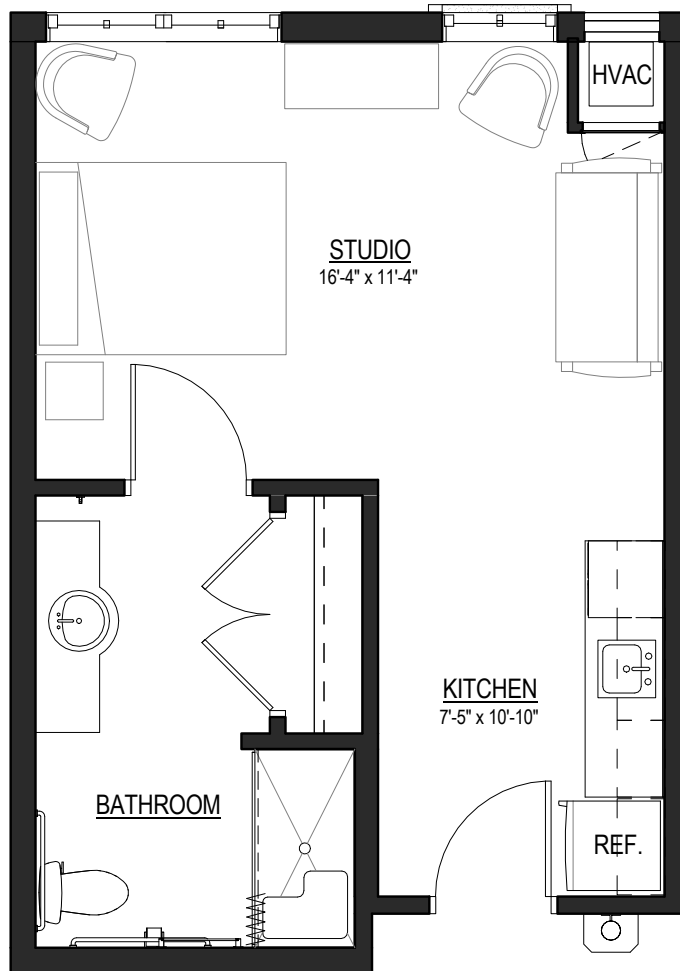

THE WALNUT | Assisted Living | One Bedroom Deluxe

Approximately 579 square feet

All references to square footages and room dimensions are approximate.

ÉLAN
A Senior Lifestyle

Westpointe

INFORMATION CENTER
Heritage Business Park
1650 Independence Drive
New Braunfels, TX 78132

[830] 483-4900

ElanWestpointe.com

THE GUADALUPE | Assisted Living | One Bedroom

Approximately 524 square feet

All references to square footages and room dimensions are approximate.

ÉLAN
A Senior Lifestyle

Westpointe

INFORMATION CENTER
Heritage Business Park
1650 Independence Drive
New Braunfels, TX 78132

[830] 483-4900

ElanWestpointe.com

Approximately 745 square feet

All references to square footages and room dimensions are approximate.

ÉLAN
A Senior Lifestyle

Westpointe

INFORMATION CENTER
Heritage Business Park
1650 Independence Drive
New Braunfels, TX 78132

[830] 483-4900

ElanWestpointe.com

Approximately 400–424 square feet

All references to square footages and room dimensions are approximate.