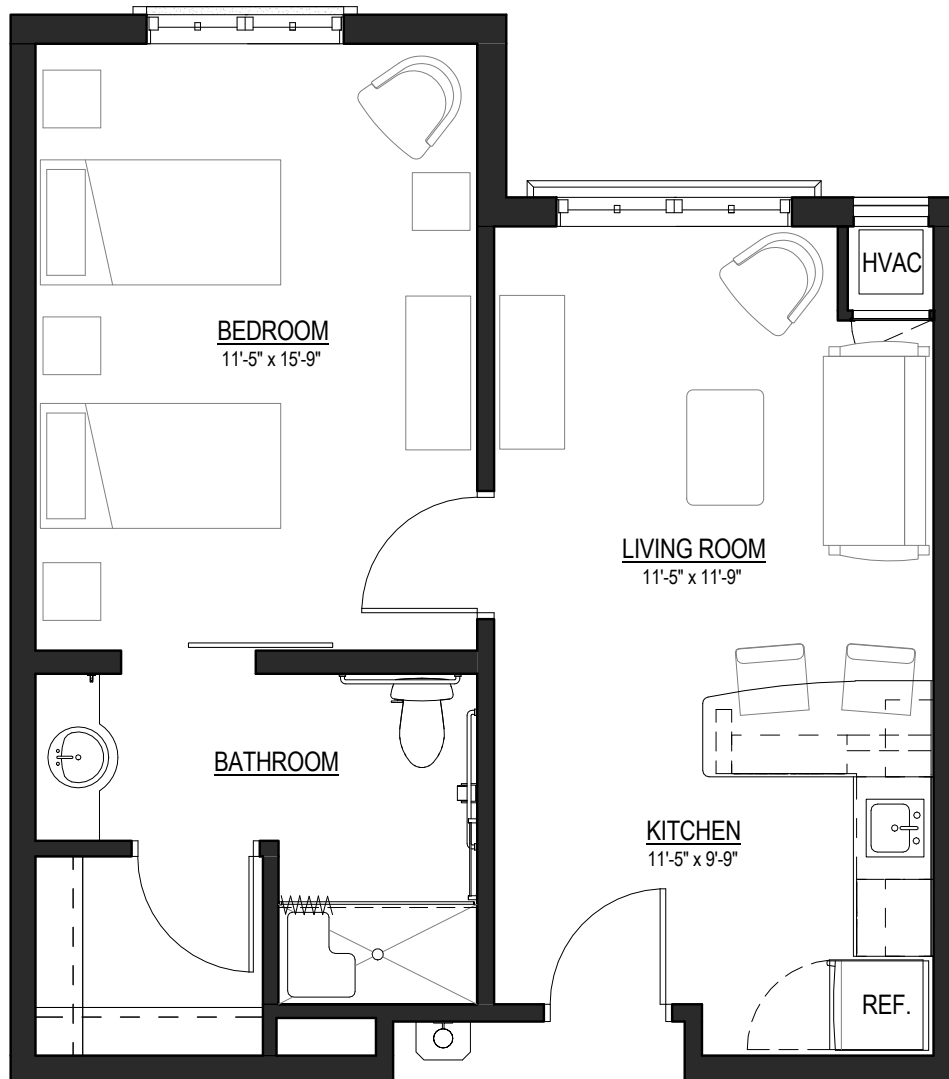

THE WALNUT | Assisted Living | One Bedroom Deluxe

Approximately 579 square feet

All references to square footages and room dimensions are approximate.

ÉLAN
A Senior Lifestyle

Westpointe

INFORMATION CENTER
Heritage Business Park
1650 Independence Drive
New Braunfels, TX 78132

[830] 483-4900

ElanWestpointe.com

THE GUADALUPE | Assisted Living | One Bedroom

Approximately 524 square feet

All references to square footages and room dimensions are approximate.

ÉLAN
A Senior Lifestyle

Westpointe

INFORMATION CENTER
Heritage Business Park
1650 Independence Drive
New Braunfels, TX 78132

[830] 483-4900

ElanWestpointe.com

Approximately 745 square feet

All references to square footages and room dimensions are approximate.

ÉLAN
A Senior Lifestyle

Westpointe

INFORMATION CENTER
Heritage Business Park
1650 Independence Drive
New Braunfels, TX 78132

[830] 483-4900

ElanWestpointe.com

Approximately 400–424 square feet

All references to square footages and room dimensions are approximate.