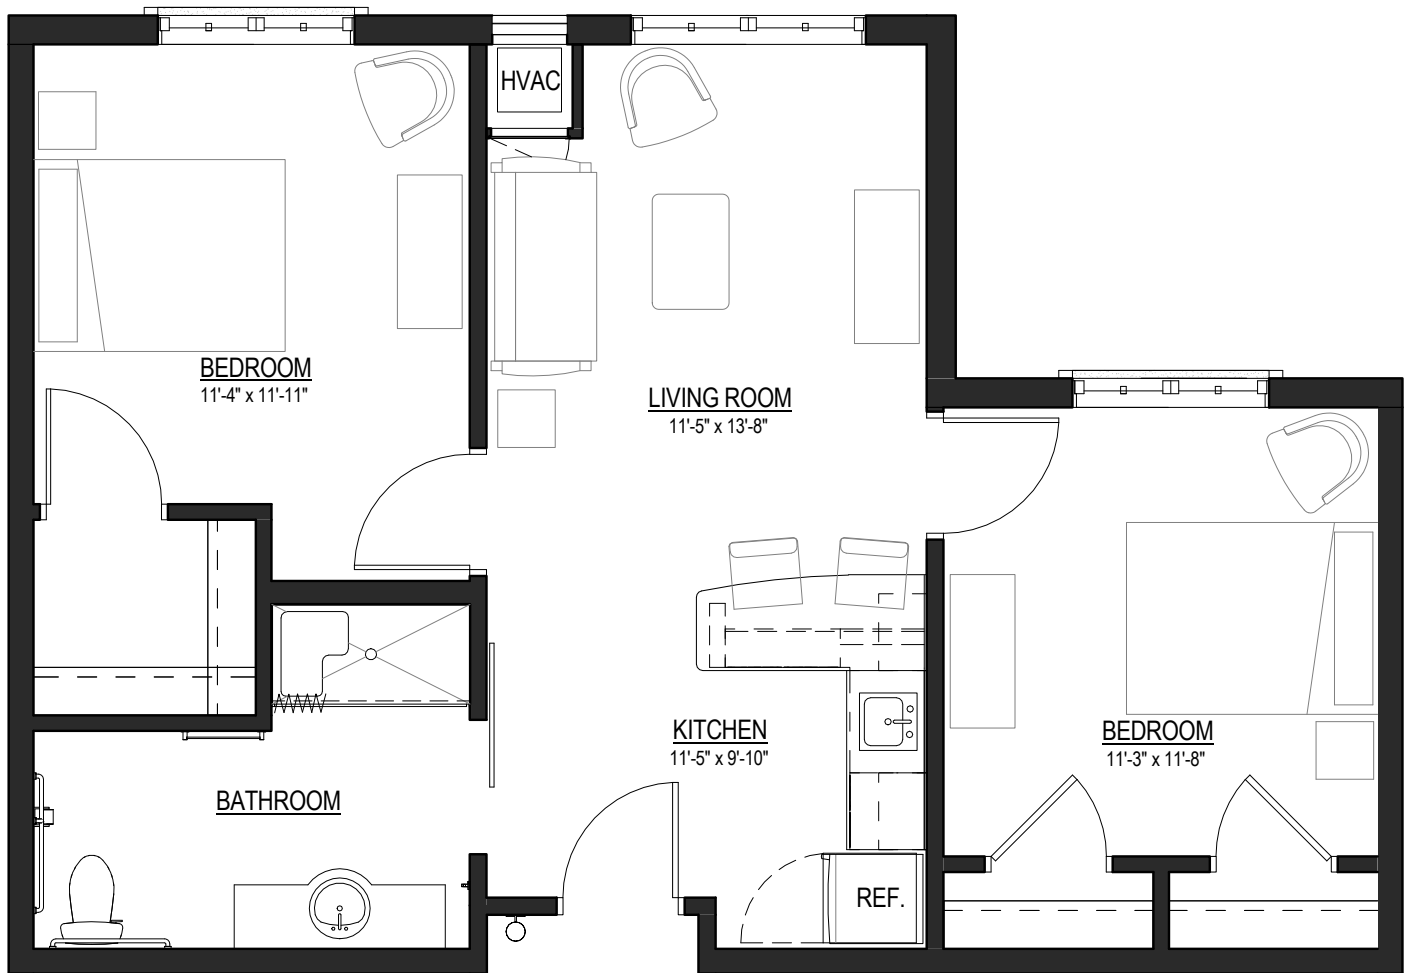

THE WALNUT | Assisted Living | One Bedroom Deluxe

Approximately 579 square feet

All references to square footages and room dimensions are approximate.

ÉLAN
A Senior Lifestyle

Westpointe

INFORMATION CENTER
Heritage Business Park
1650 Independence Drive
New Braunfels, TX 78132

[830] 483-4900

ElanWestpointe.com

THE GUADALUPE | Assisted Living | One Bedroom

Approximately 524 square feet

All references to square footages and room dimensions are approximate.

ÉLAN
A Senior Lifestyle

Westpointe

INFORMATION CENTER
Heritage Business Park
1650 Independence Drive
New Braunfels, TX 78132

[830] 483-4900

ElanWestpointe.com

Approximately 745 square feet

All references to square footages and room dimensions are approximate.

ÉLAN
A Senior Lifestyle

Westpointe

INFORMATION CENTER
Heritage Business Park
1650 Independence Drive
New Braunfels, TX 78132

[830] 483-4900

ElanWestpointe.com

Approximately 400–424 square feet

All references to square footages and room dimensions are approximate.