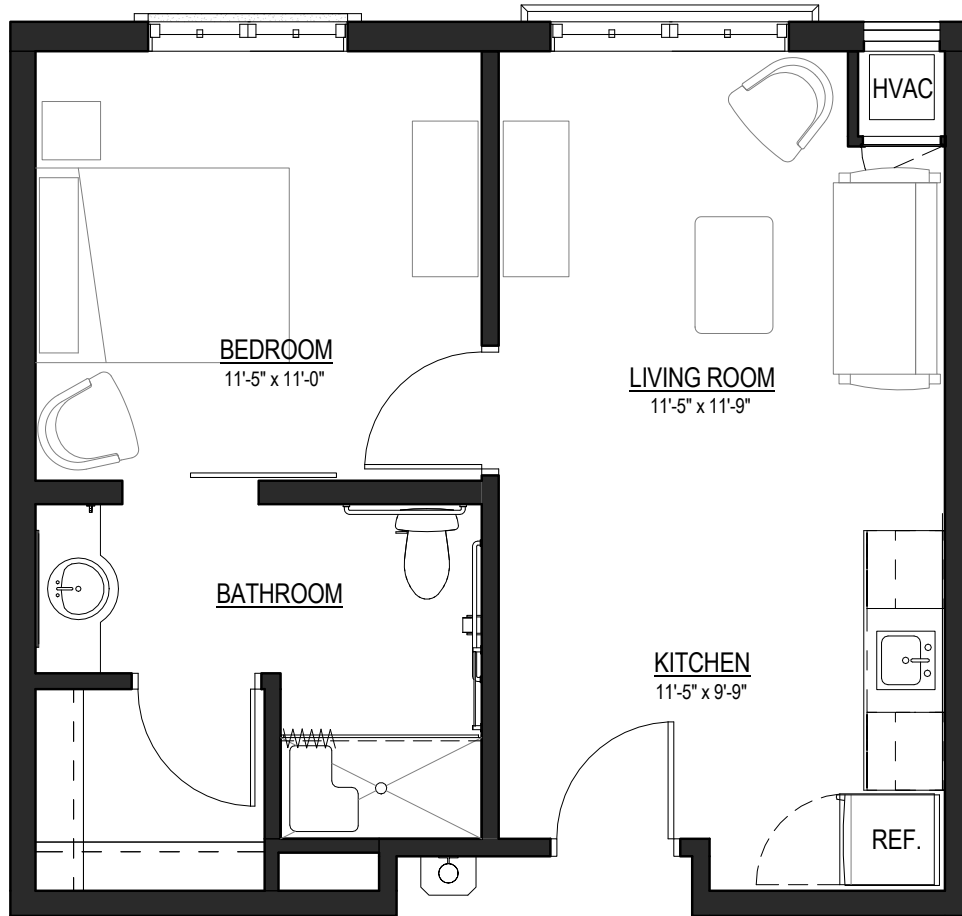

THE WALNUT | Assisted Living | One Bedroom Deluxe

Approximately 579 square feet

All references to square footages and room dimensions are approximate.

ÉLAN
A Senior Lifestyle

Westpointe

INFORMATION CENTER
Heritage Business Park
1650 Independence Drive
New Braunfels, TX 78132

[830] 483-4900

ElanWestpointe.com

THE GUADALUPE | Assisted Living | One Bedroom

Approximately 524 square feet

All references to square footages and room dimensions are approximate.

ÉLAN
A Senior Lifestyle

Westpointe

INFORMATION CENTER
Heritage Business Park
1650 Independence Drive
New Braunfels, TX 78132

[830] 483-4900

ElanWestpointe.com

Approximately 745 square feet

All references to square footages and room dimensions are approximate.

ÉLAN
A Senior Lifestyle

Westpointe

INFORMATION CENTER
Heritage Business Park
1650 Independence Drive
New Braunfels, TX 78132

[830] 483-4900

ElanWestpointe.com

Approximately 400–424 square feet

All references to square footages and room dimensions are approximate.